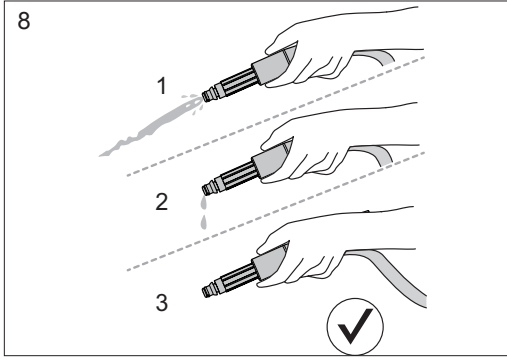

3

>2min

start

<10 sec OFF

max 2min

4

5

MPa bar