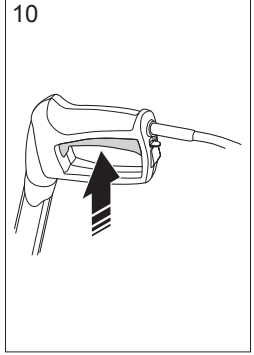

## PW 235R

D

1

2

start

<10 sec

OFF

max 2min