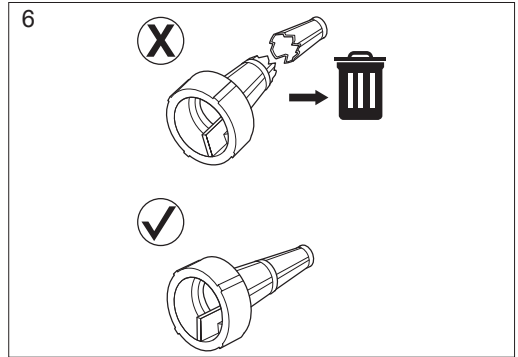

3

>2min

start

<10 sec OFF

max 2min

4

5

MPa bar