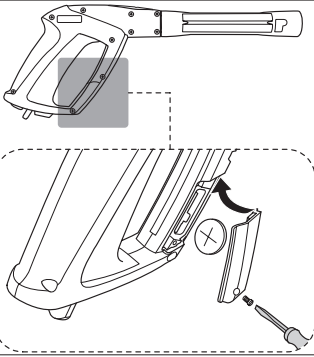

## PW 235R

D

1

2

start

<10 sec

OFF

max 2min