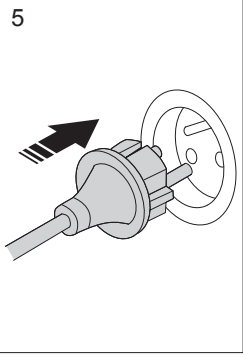

## PW 235R

D

1

2

start

<10 sec

OFF

max 2min