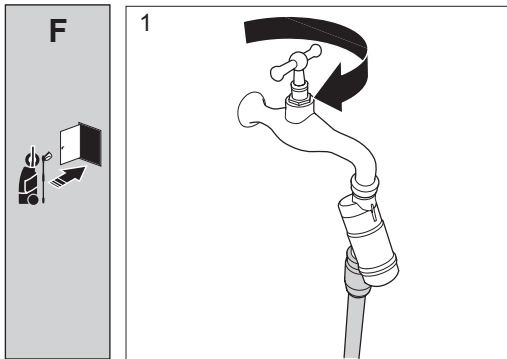

3

>2min

start

<10 sec OFF

max 2min

4

5

MPa bar