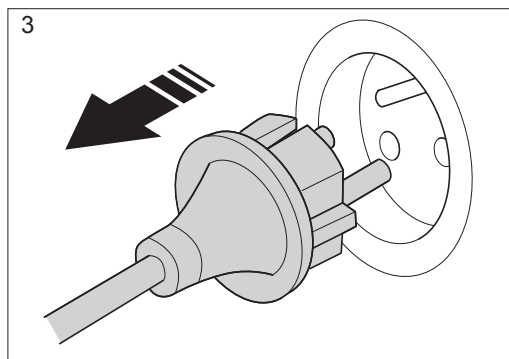

3

>2min

start

<10 sec OFF

max 2min

4

5

MPa bar