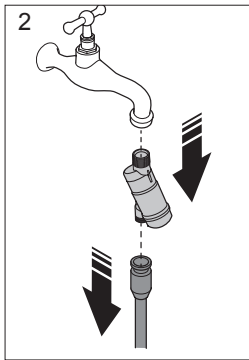

3

>2min

start

<10 sec OFF

max 2min

4

5

MPa bar