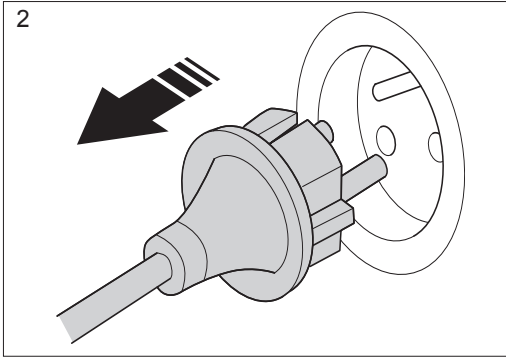

3

>2min

start

<10 sec OFF

max 2min

4

5

MPa bar