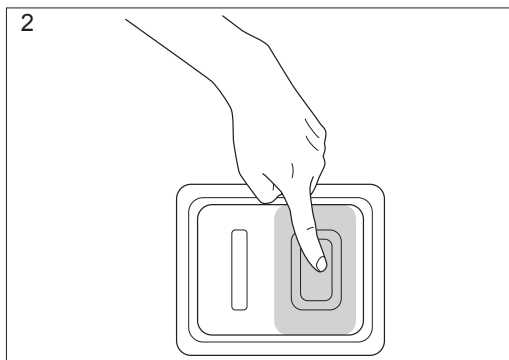

3

>2min

start

<10 sec OFF

max 2min

4

5

MPa bar