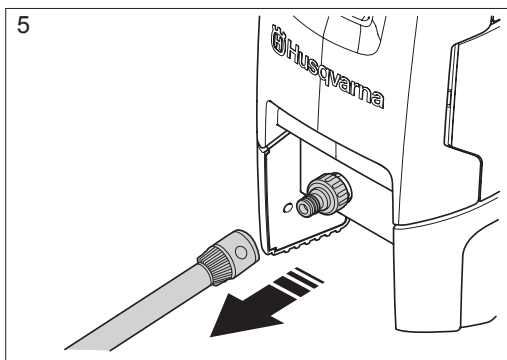

3

>2min

start

<10 sec OFF

max 2min

4

5

MPa bar