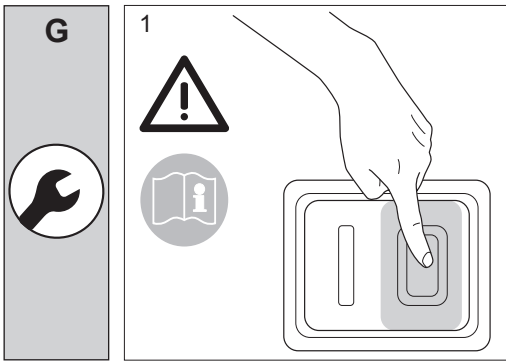

3

>2min

start

<10 sec OFF

max 2min

4

5

MPa bar