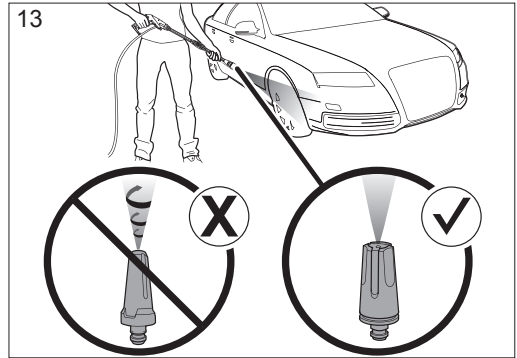

## PW 235R

D

1

2

start

<10 sec

OFF

max 2min