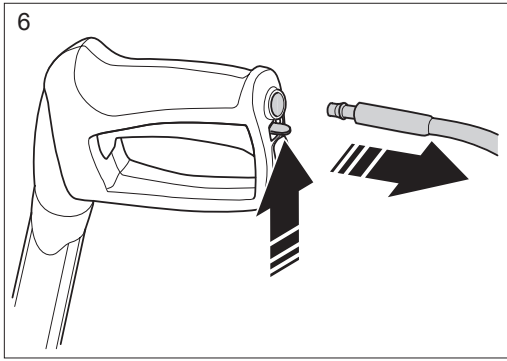

3

>2min

start

<10 sec OFF

max 2min

4

5

MPa bar