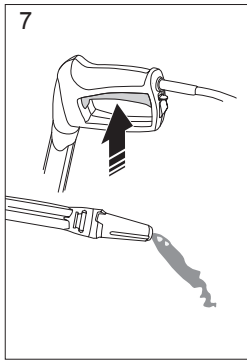

## PW 235R

D

1

2

start

<10 sec

OFF

max 2min