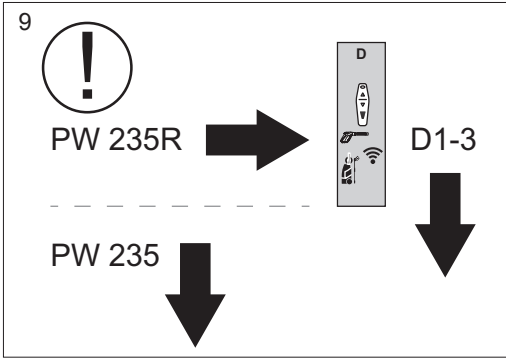

## PW 235R

D

1

2

start

<10 sec

OFF

max 2min