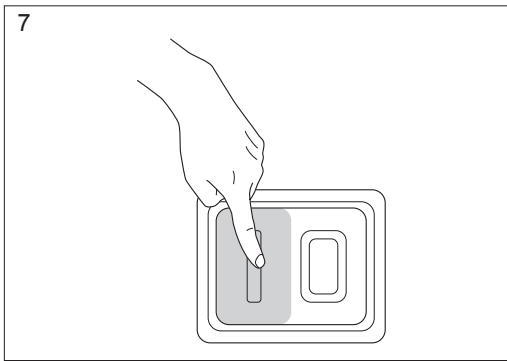

3

>2min

start

<10 sec OFF

max 2min

4

5

MPa bar