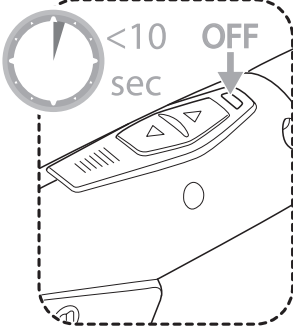

## PW 235R

D

1

2

start

<10 sec

OFF

max 2min