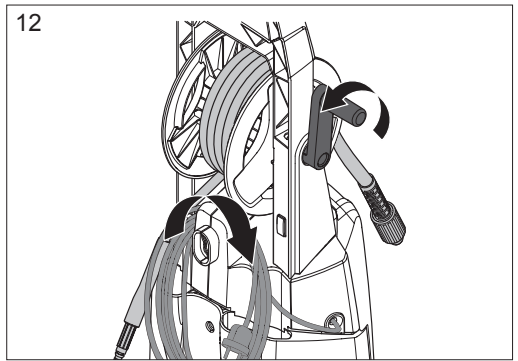

3

>2min

start

<10 sec OFF

max 2min

4

5

MPa bar