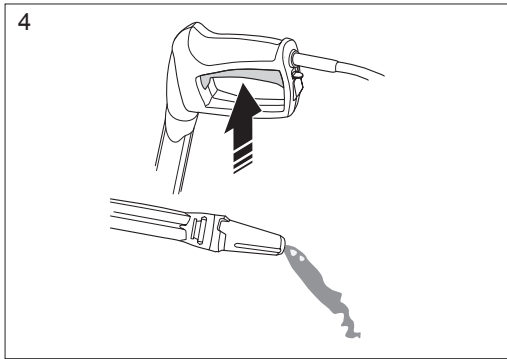

3

>2min

start

<10 sec OFF

max 2min

4

5

MPa bar