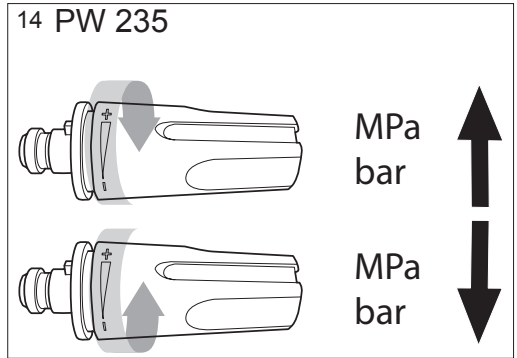

## PW 235R

D

1

2

start

<10 sec

OFF

max 2min