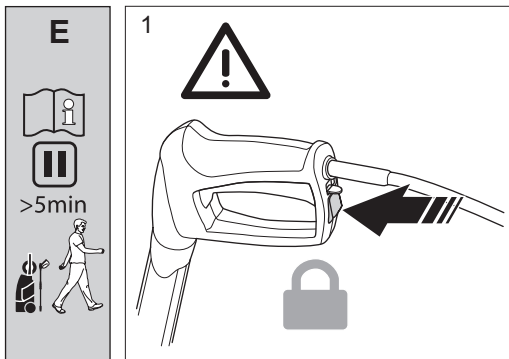

3

>2min

start

<10 sec OFF

max 2min

4

5

MPa bar