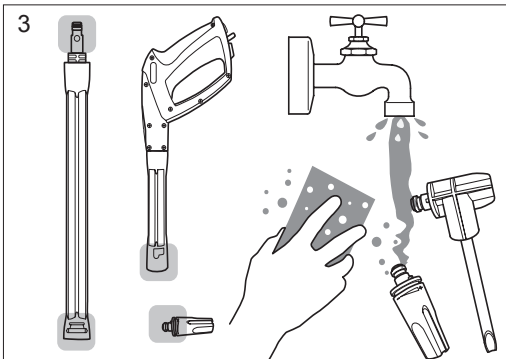

3

>2min

start

<10 sec OFF

max 2min

4

5

MPa bar