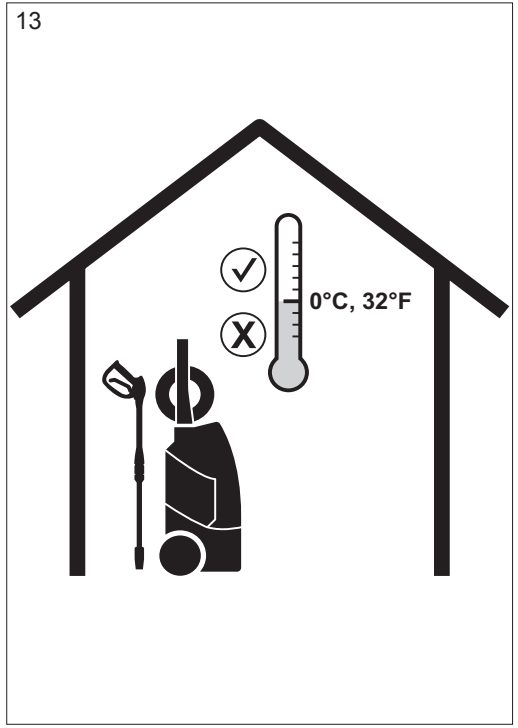

3

>2min

start

<10 sec OFF

max 2min

4

5

MPa bar