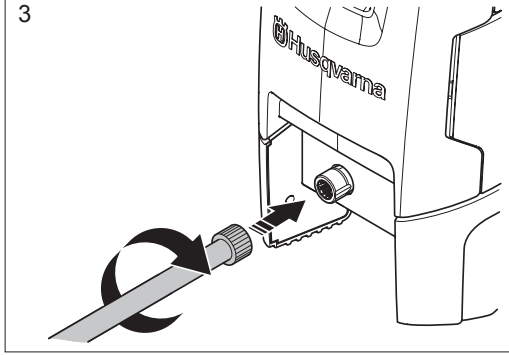

## PW 235R

D

1

2

start

<10 sec

OFF

max 2min