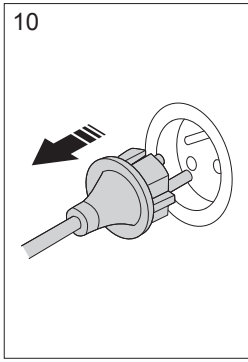

3

>2min

start

<10 sec OFF

max 2min

4

5

MPa bar