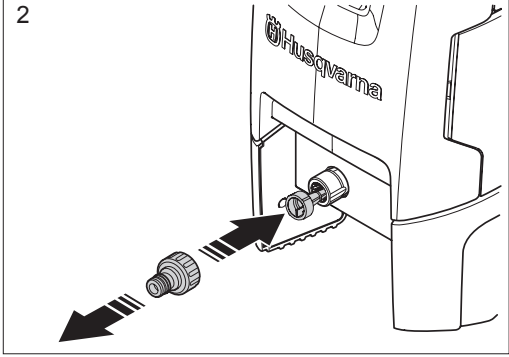

## PW 235R

D

1

2

start

<10 sec

OFF

max 2min