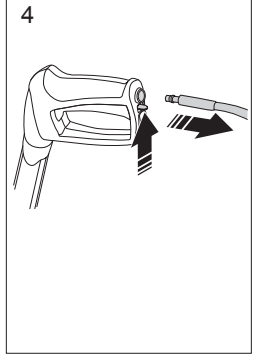

## PW 235R

D

1

2

start

<10 sec

OFF

max 2min