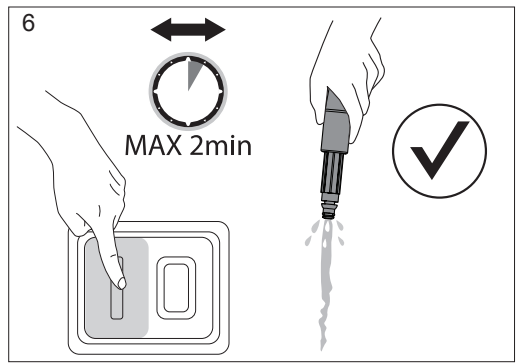

## PW 235R

D

1

2

start

<10 sec

OFF

max 2min