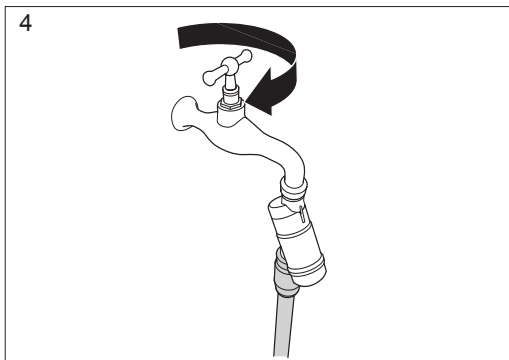

3

>2min

start

<10 sec OFF

max 2min

4

5

MPa bar