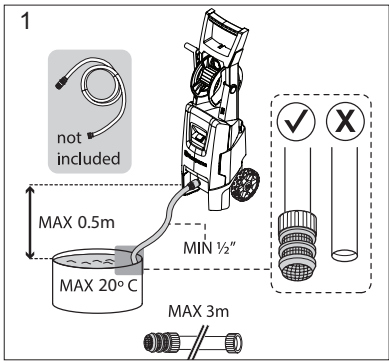

## PW 235R

D

1

2

start

<10 sec

OFF

max 2min