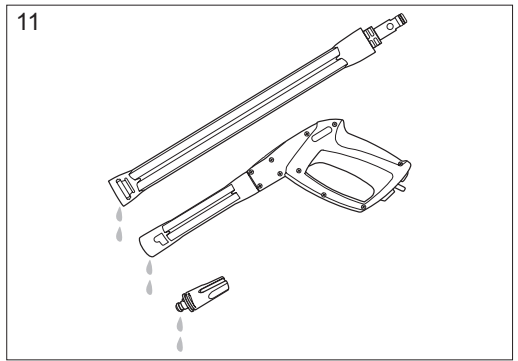

3

>2min

start

<10 sec OFF

max 2min

4

5

MPa bar