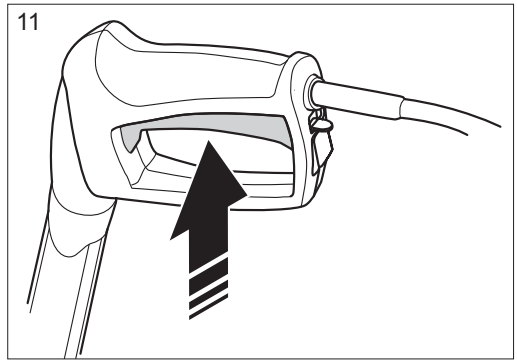

## PW 235R

D

1

2

start

<10 sec

OFF

max 2min