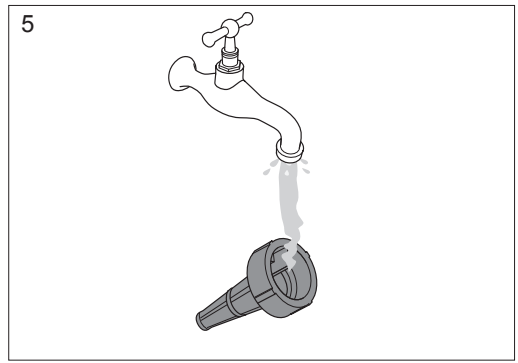

3

>2min

start

<10 sec OFF

max 2min

4

5

MPa bar