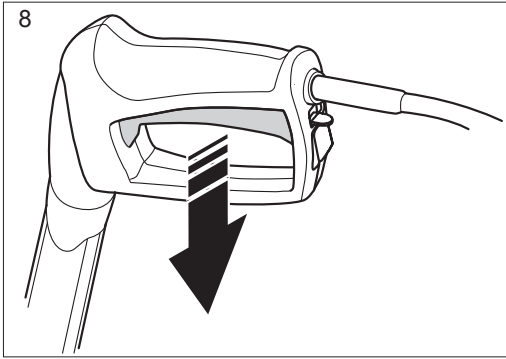

## PW 235R

D

1

2

start

<10 sec

OFF

max 2min