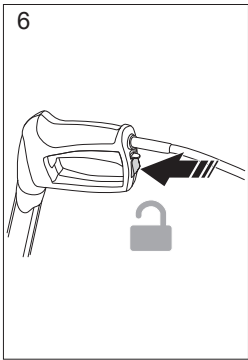

## PW 235R

D

1

2

start

<10 sec

OFF

max 2min