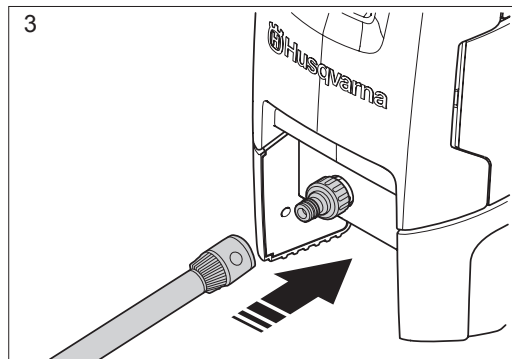

## PW 235R

D

1

2

start

<10 sec

OFF

max 2min