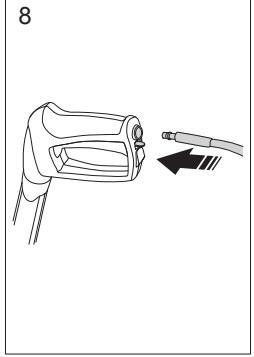

## PW 235R

D

1

2

start

<10 sec

OFF

max 2min