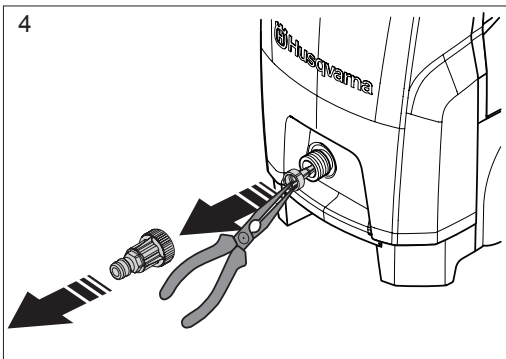

3

>2min

start

<10 sec OFF

max 2min

4

5

MPa bar